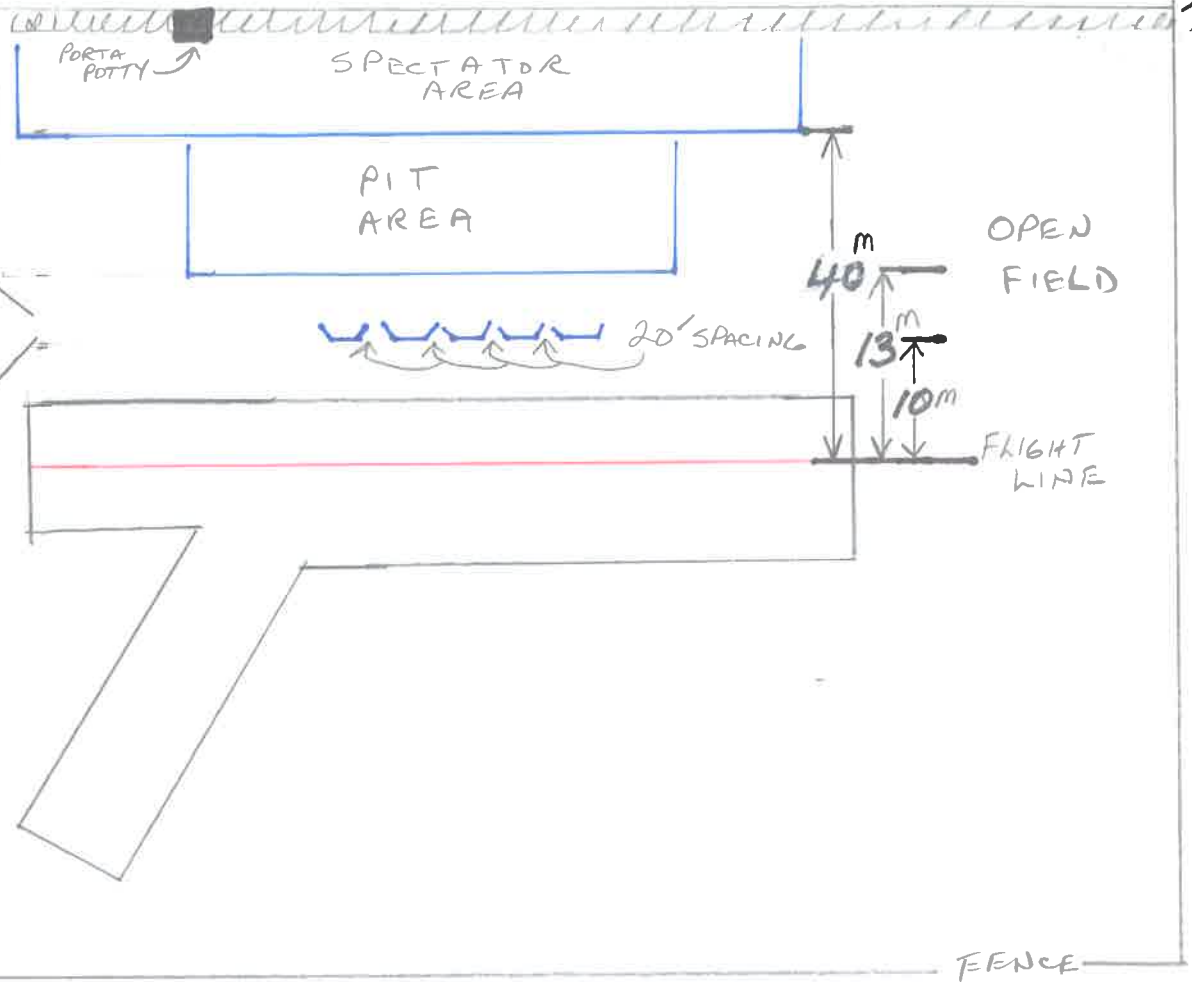

OPEN FIELD

OPEN FIELD

COW PATH TO FIELD.

FENCE

FENCE

OPEN FIELD

CONVERSION

10 m = 30'

13 m = 43'

40 m = 132'

RANGE ROAD 414

MAID ROAD