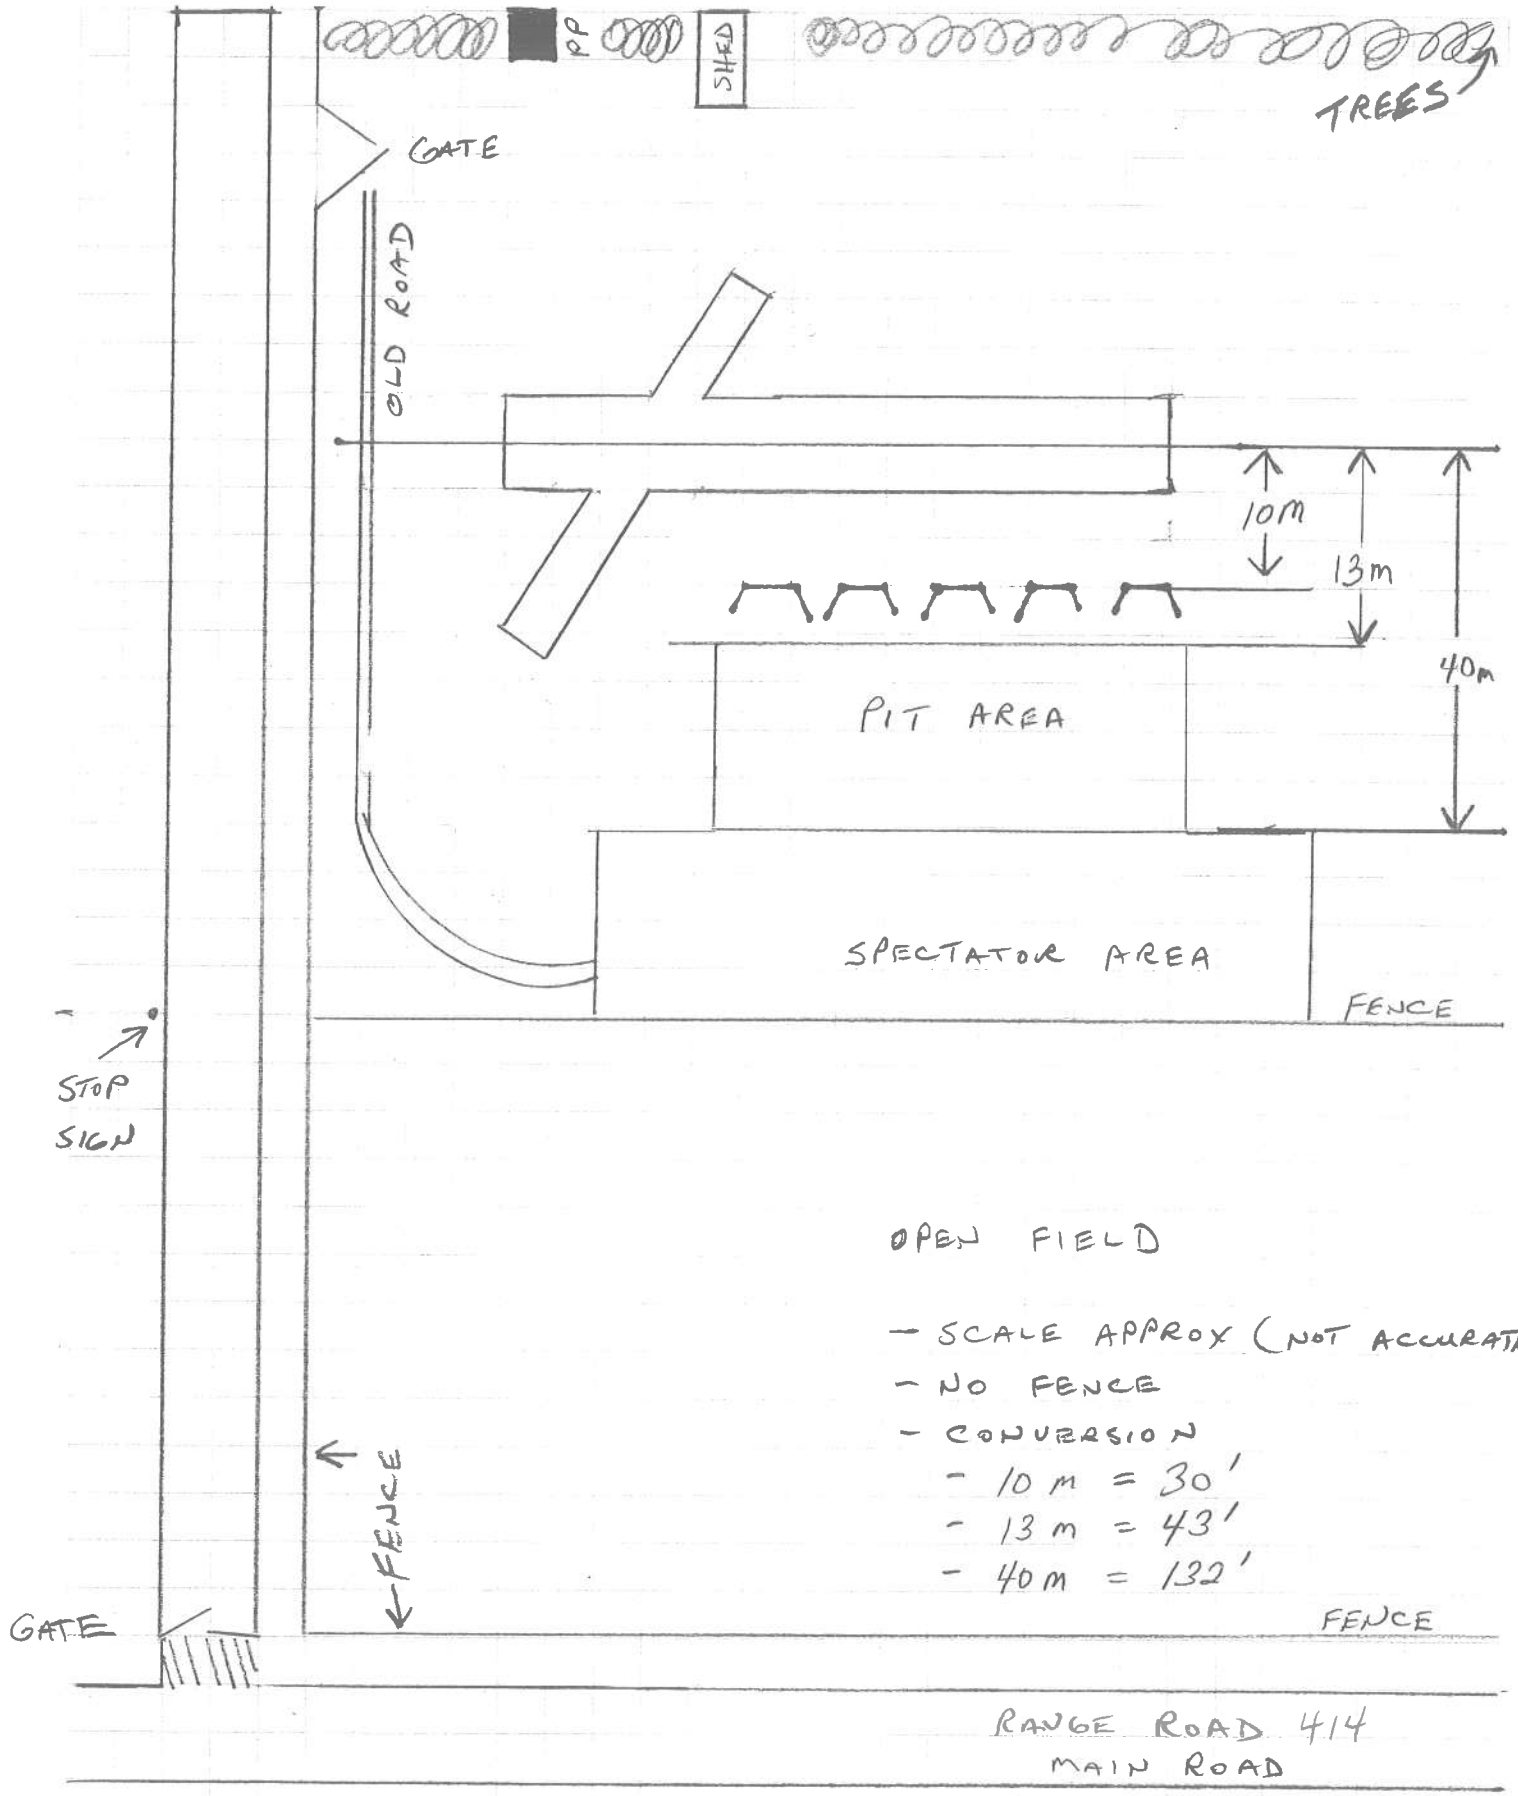

Canadian Forces Base Cold Lake to Range Rd 14, Cherry Grove, AB T0A 0T0

Drive 13.3 km, 18 min

Imagery ©2018 DigitalGlobe, DigitalGlobe; Map data ©2018 Google 1 km

via Township Rd 630

18 min

Fastest route, the usual traffic

13.3 km

via PTH/AB-55 E

22 min

20.1 km

Google Maps Canadian Forces Base Cold Lake

Imagery ©2018 DigitalGlobe, Map data ©2018 Google 50 m

OPEN FIELD

TREES

OPEN FIELD

OPEN FIELD

COW PATH TO FIELD.

FENCE

FENCE

OPEN FIELD

CONVERSION

10 m = 30'

13 m = 43'

40 m = 132'

RANGE ROAD 414

MAID ROAD